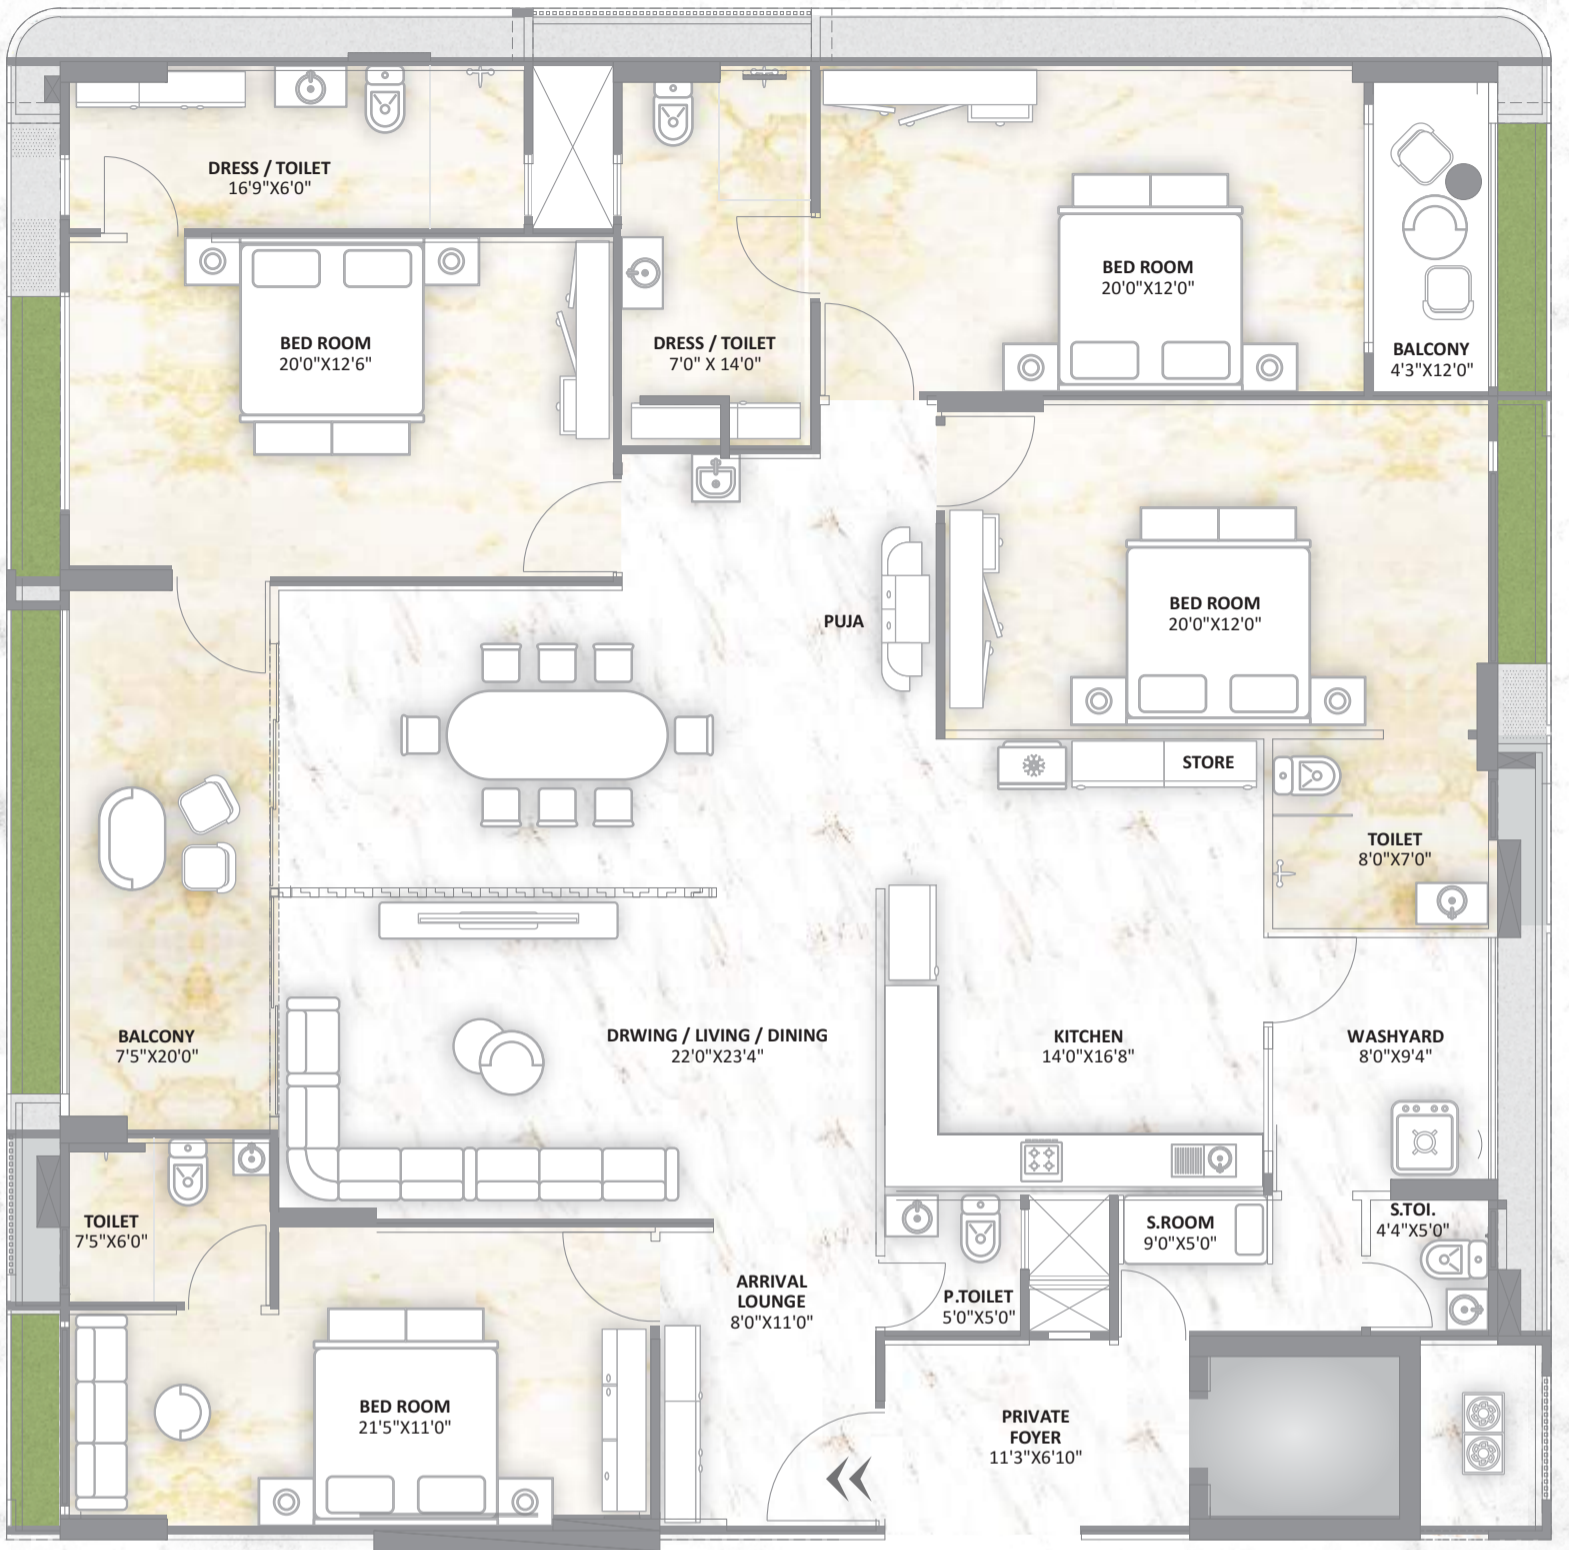

6.00 MT WIDE ROAD

12.00 MT WIDE ROAD

6.00 MT WIDE ROAD

6.00 MT WIDE ROAD

5BHK
UNIT PLAN
A & B BLOCK

OEUVRE 3
 अंबर

OEUVRE 3
अव्वर

4BHK
UNIT PLAN
C BLOCK

OEUVRE 3
अवर

4BHK
UNIT PLAN
D & E BLOCK

DELIVERING QUALITY WORK
THROUGH EXPERT VENDORS

SPECIFICATIONS

Flooring

Italian Marble in common area & Italian printed tiles in bedroom area
Anti-skid flooring in balcony, bathroom and wash yard