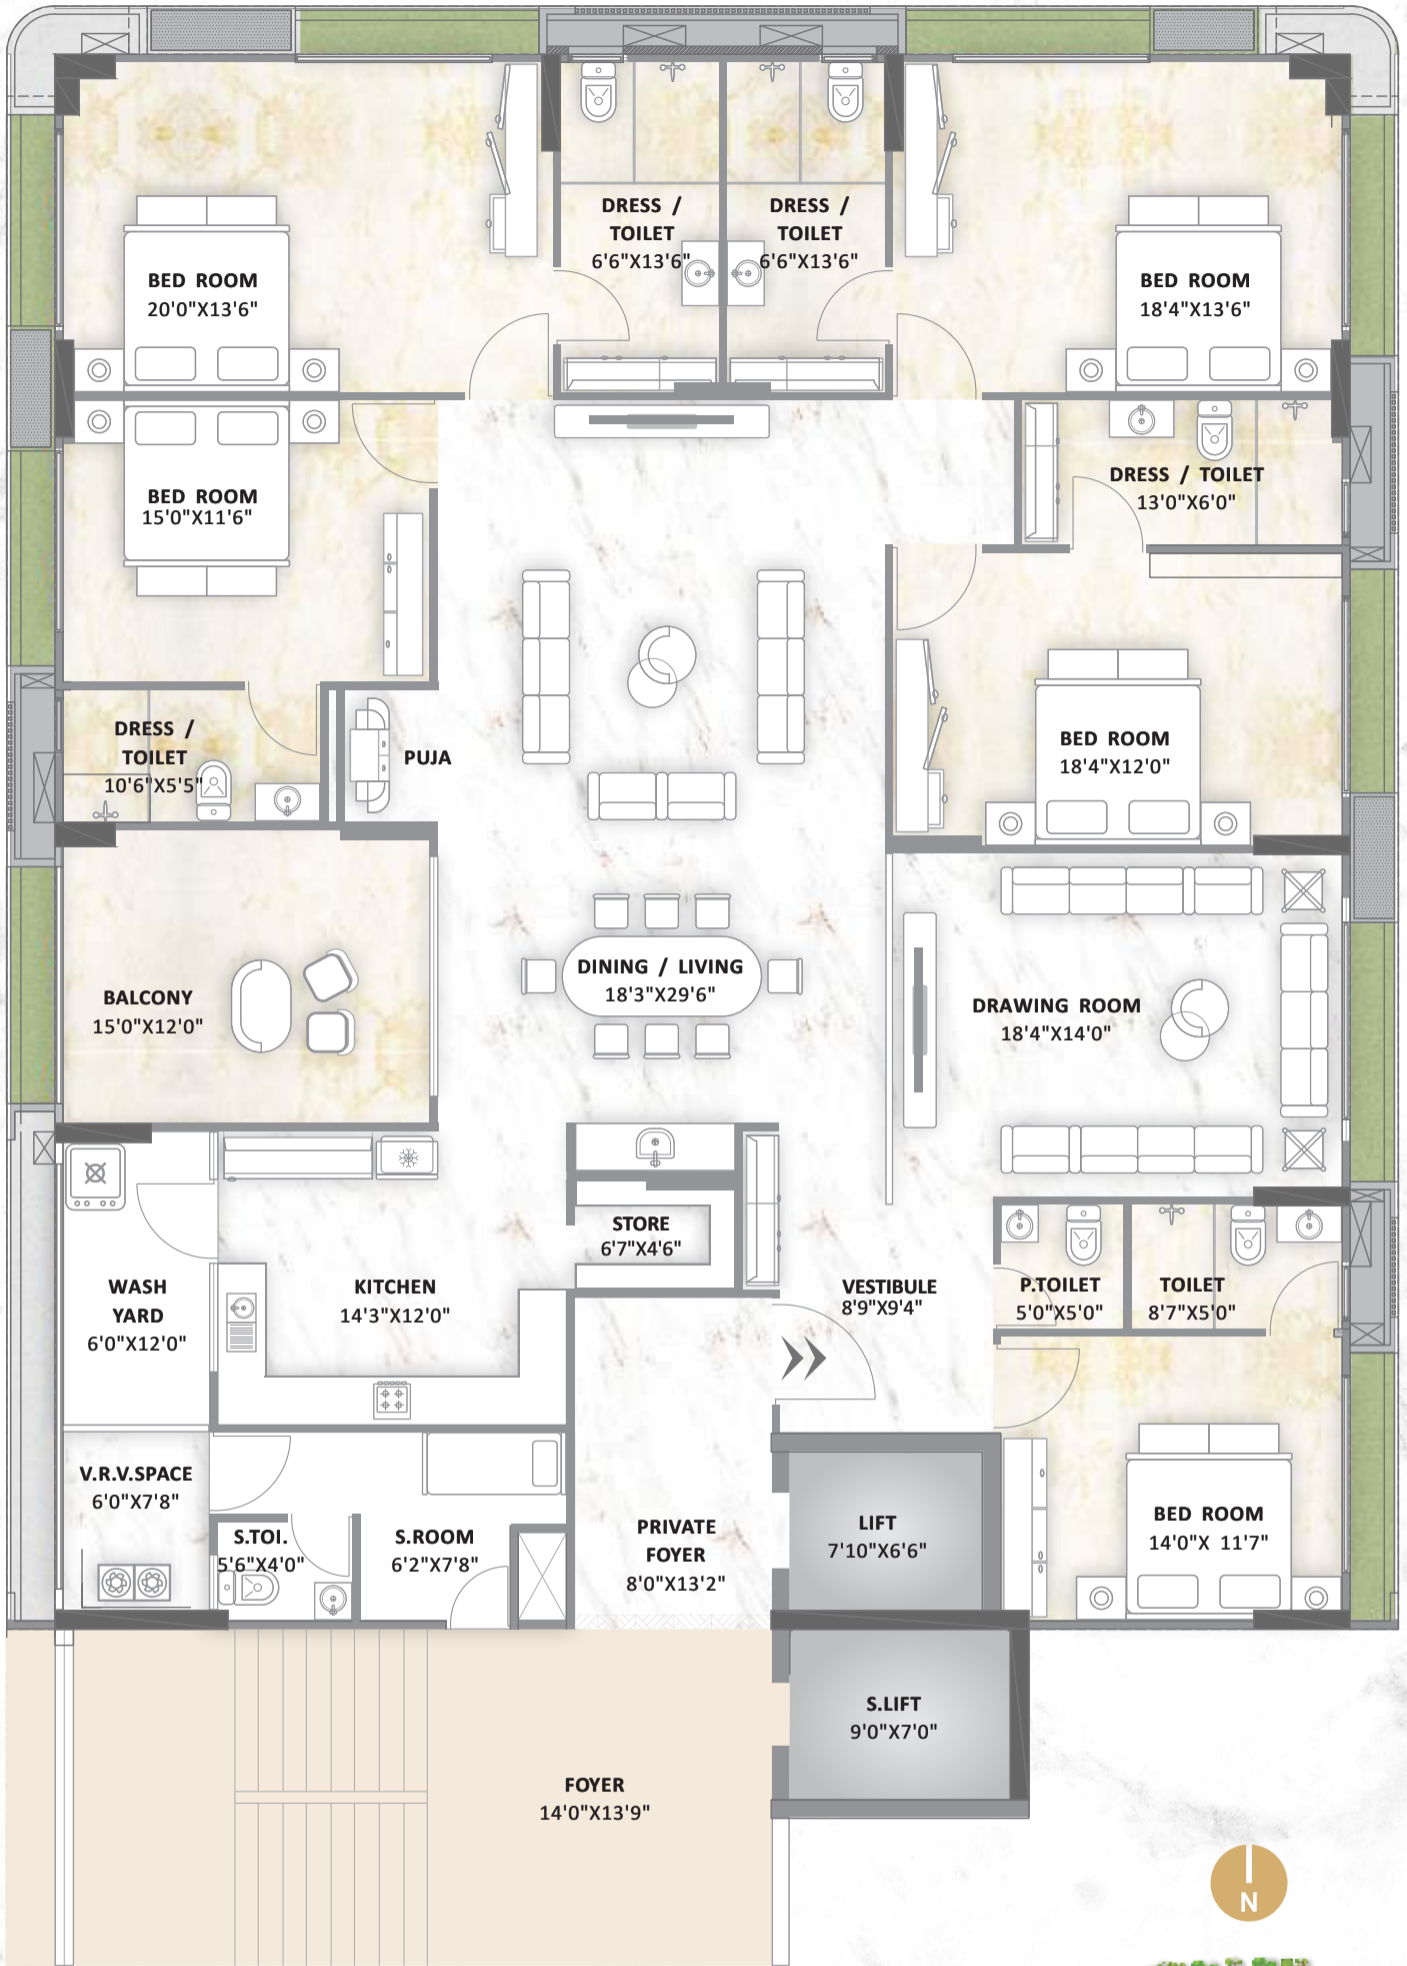

OEUVRE 3

अवर

LAYOUT PLAN

12.00 MT WIDE ROAD

6.00 MT WIDE ROAD

6.00 MT WIDE ROAD

COMMON PLOT
775.54 SQ. MT.

6.00 MT WIDE ROAD

6.00 MT WIDE ROAD

12.00 MT WIDE ROAD

6.00 MT WIDE ROAD

6.00 MT WIDE ROAD

5BHK
UNIT PLAN
A & B BLOCK

OEUVRE 3
 अंबर

OEUVRE 3
अव्वर

4BHK
UNIT PLAN
C BLOCK

OEUVRE 3
अवर

4BHK
UNIT PLAN
D & E BLOCK

DELIVERING QUALITY WORK
THROUGH EXPERT VENDORS

SPECIFICATIONS

Flooring

Italian Marble in common area & Italian printed tiles in bedroom area
Anti-skid flooring in balcony, bathroom and wash yard